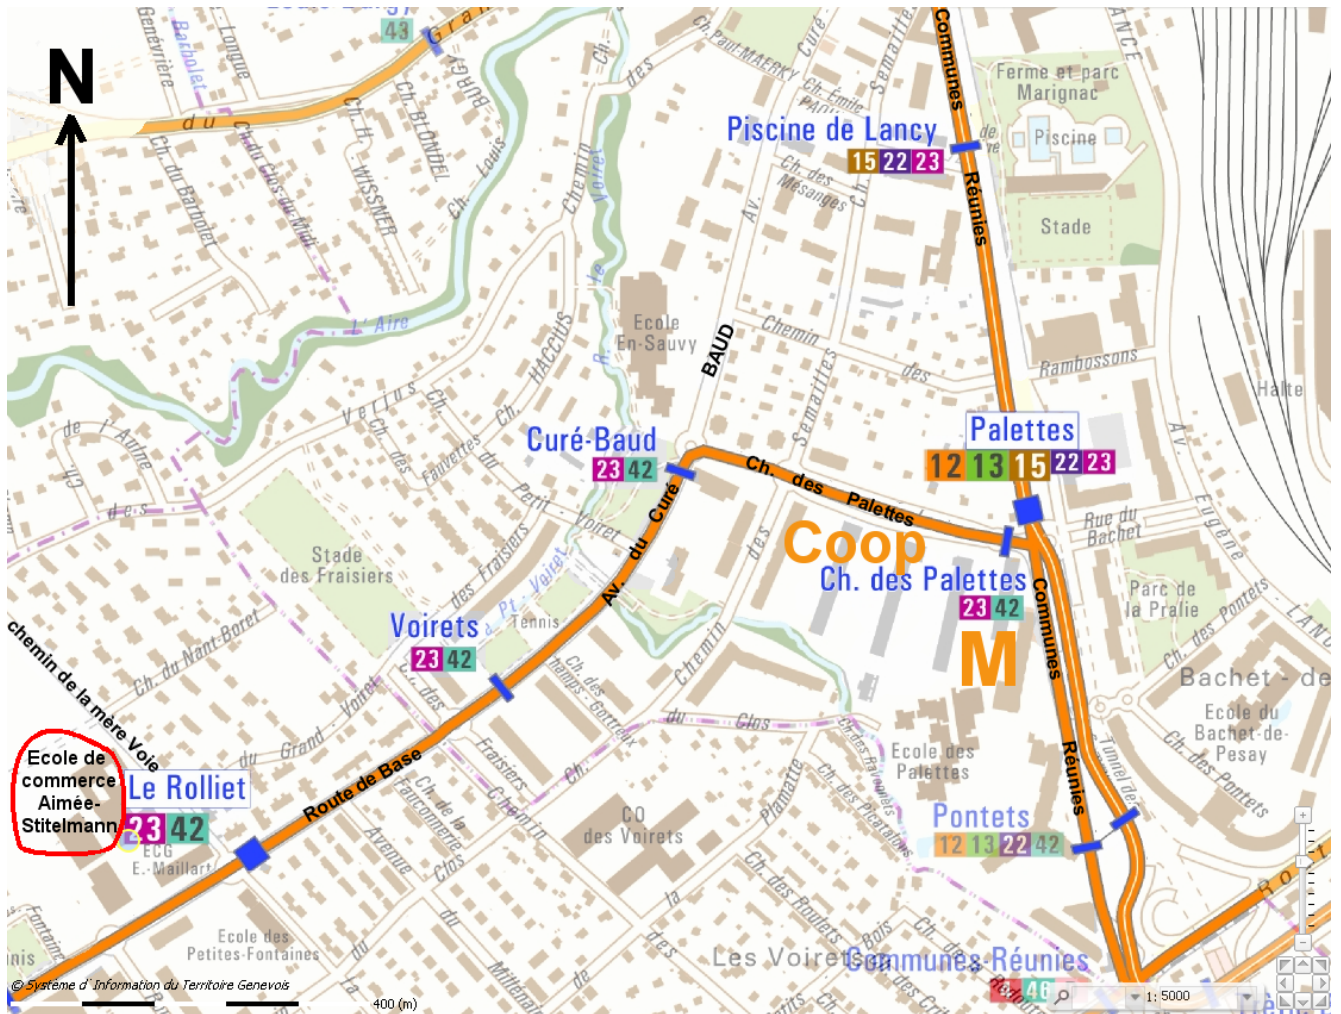

Indications and a map to come at the 25^{ème} Swiss Juggling Convention in 2011.

The 25th Swiss Juggling Convention will take place in the Aimée-Stitelmann School, route de Base, n°24, 1228 Plan-les-Ouates.

If you come by train, stop at the **Cornavin station**, take the **tram** 13 or 15 direction "Palettes" stop in "Palettes" (20 minutes, frequency 12 minutes).

Then you can take **bus** 23 towards ZIPLO or **bus** 42, direction "Lully" or "P+R Bernex", stop in "Le Rolliet" (duration 5 minutes). The "Aimée-Stitelmann" school is just opposite.

You can also walk from "Palettes" station a distance of 1 km to the convention.

These informations come from the Web site : <http://www.tpg.ch/fr/>

Here is a map to help you.

Map from the Web site : <http://etat.geneve.ch/geoportail/plangeneve/> (Look for "Route de Base 24")